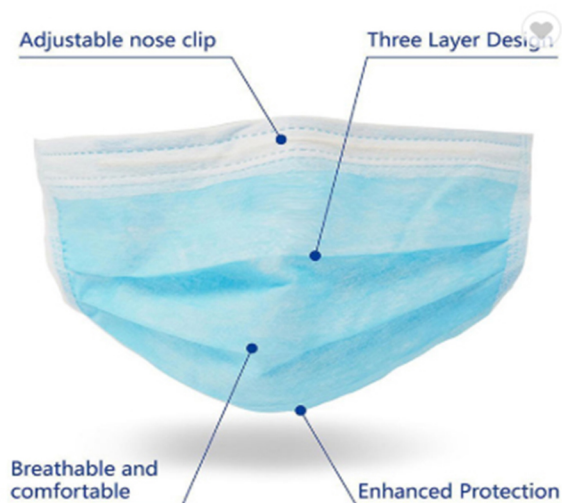

## Disposable Face Mask

### Main Technical Parameters:

Size	17.5*9.5cm
Applicable object	Adult
function	dustproof
Filtering effect	90%
Quantity of carton	2500/pcs
Texture of material	Non-woven fabrics
Mask style	Hanging ear type
Gross weight	10kg
Packing size(mm)	540*450*390